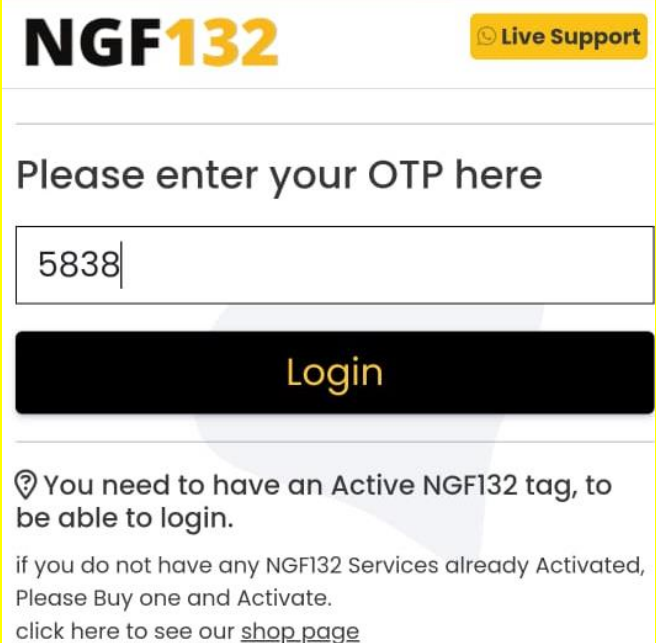

#STEPS TO ADD EMERGENCY CONTACT NUMBERS:

1. DOWNLOAD THE NGF132 APP FROM PLAY STORE.
2. LOGIN WITH YOUR NGF132 PHONE NUMBER.
3. ENTER THE OTP.
4. YOU WILL SEE AN OPTION (MANAGE YOUR TAGS)

CHOOSE YOUR TAGS

- A. CAR TAGS B. BIKE TAGS

NEXT OPTION WILL BE **(YOUR TAGS, YOUR CONTROL !)**

IN OPTION NO. 3

YOU WILL SEE : **ADD EMERGENCY CONTACT**

ADD YOUR EMERGENCY CONTACT NUMBERS

NGF132

Live Support

9862299494

Login PIN

Update Profile

Topup Wallet

Wallet Balance: Rs:
Check transaction history

Manage your tags.

CAR TAGS

BIKE TAGS

Business cards

Back

Scan

Profile

More

NGF132

Live Support

Your tags, you control !

Hey, Your Tag got scanned 40 times