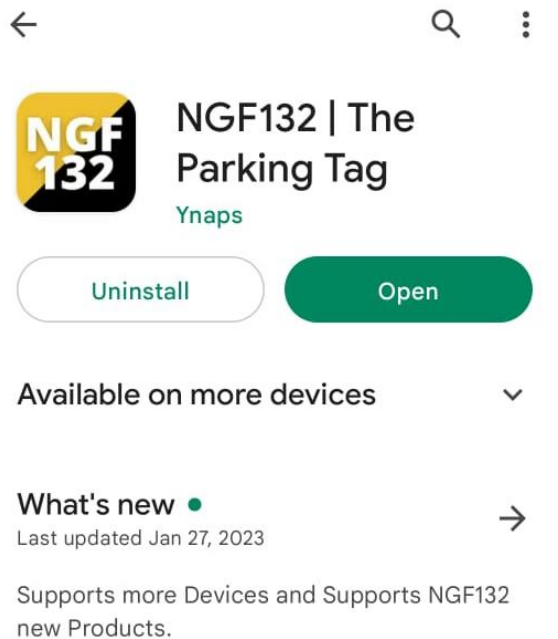

#STEPS TO ADD EMERGENCY CONTACT NUMBERS:

1. DOWNLOAD THE NGF132 APP FROM PLAY STORE.
2. LOGIN WITH YOUR NGF132 PHONE NUMBER.
3. ENTER THE OTP.
4. YOU WILL SEE AN OPTION (MANAGE YOUR TAGS)

CHOOSE YOUR TAGS

- A. CAR TAGS B. BIKE TAGS

NEXT OPTION WILL BE **(YOUR TAGS, YOUR CONTROL !)**

IN OPTION NO. 3

YOU WILL SEE : **ADD EMERGENCY CONTACT**

ADD YOUR EMERGENCY CONTACT NUMBERS

NGF132

Live Support

9862299494

Login PIN

Update Profile

Topup Wallet

Wallet Balance: Rs:
Check transaction history

Manage your tags.

CAR TAGS

BIKE TAGS

Business cards

Back

Scan

Profile

More

NGF132

Live Support

Your tags, you control !

Hey, Your Tag got scanned 40 times